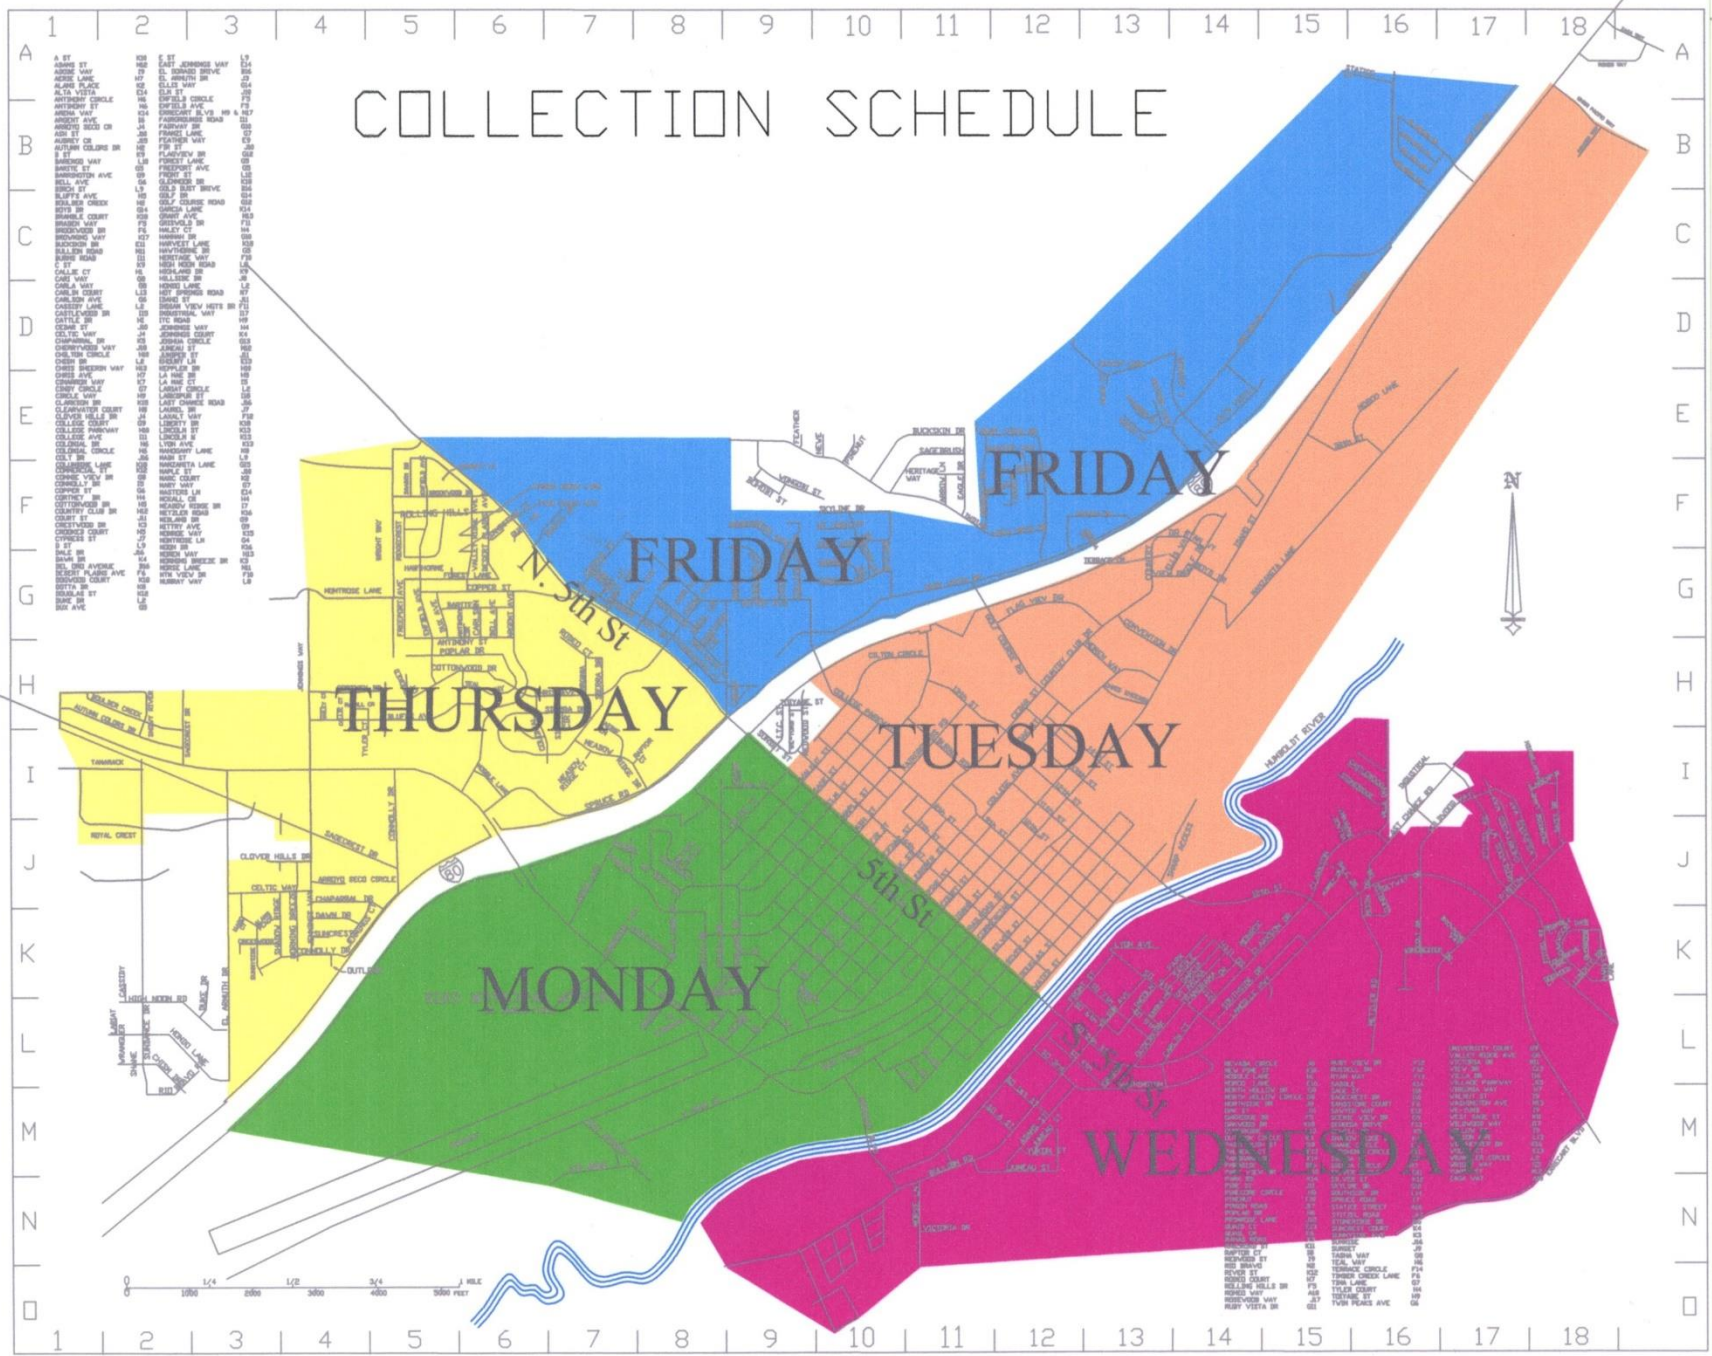

COLLECTION SCHEDULE